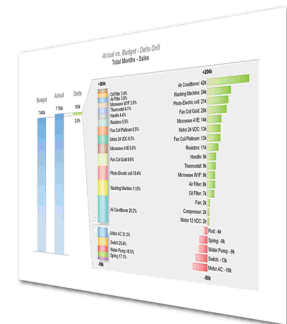

> The most complete suite of Business Intelligence, unique in Touch Screens

Business Intelligence for Touch Screens

Application fields:

- Controlling
- Marketing
- Sales
- Banking
- Finance
- Insurance
- Engineering
- IT

Quick to implement:

- Maximum customization by the end_user
- No knowledge of programming languages required
- Quick implementation times
- Easy monitoring by the IT Manager

Quick to navigate:

- No inquiry time
- Intuitive user screen interface
- Easy to use
- Complete navigation on graphs and tables

Unparalleled What-if analysis:

- Outstanding what-if and simulation capabilities
- Unlimited budget revisions
- Automatic formulas and Delta calculation
- No limits in KPIs customization

A **Touch** on the Lilith **BI** tool manages all the reporting pipeline, from import to Storage, Calculation, Simulation, Reporting and Publishing