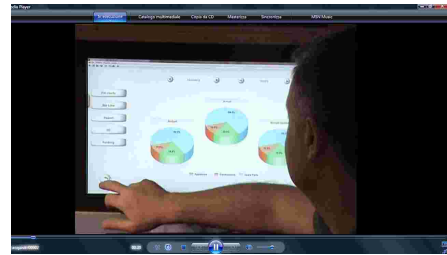

> The most complete suite of Business Intelligence, unique in Touch Screens

Business Intelligence for Touch Screens

Application fields:

- Controlling
- Marketing
- Sales
- Banking
- Finance
- Insurance
- Engineering
- IT

Quick to implement:

- Maximum customization by the end_user
- No knowledge of programming languages required
- Quick implementation times
- Easy monitoring by the IT Manager

Quick to navigate:

- No inquiry time
- Intuitive user screen interface
- Easy to use
- Complete navigation on graphs and tables

Unparalleled What-if analysis:

- Outstanding what-if and simulation capabilities
- Unlimited budget revisions
- Automatic formulas and Delta calculation
- No limits in KPIs customization

A **Touch** on the Lilith **BI** tool manages all the reporting pipeline, from import to Storage, Calculation, Simulation, Reporting and Publishing