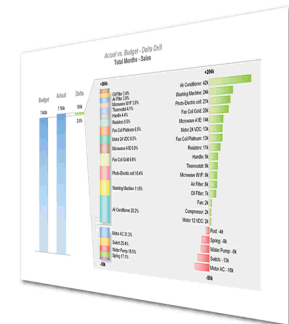

> **The most complete suite of Business Intelligence, unique in Touch Screens**  
**Business Intelligence for Touch Screens**

**Application fields:**

- Controlling
- Marketing
- Sales
- Banking
- Finance
- Insurance
- Engineering
- IT

**Quick to implement:**

- Maximum customization by the end\_user
- No knowledge of programming languages required
- Quick implementation times
- Easy monitoring by the IT Manager

**Quick to navigate:**

- No inquiry time
- Intuitive user screen interface
- Easy to use
- Complete navigation on graphs and tables

**Unparalleled What-if analysis:**

- Outstanding what-if and simulation capabilities
- Unlimited budget revisions
- Automatic formulas and Delta calculation
- No limits in KPIs customization

**A Touch on the Lilith BI tool manages all the reporting pipeline, from import to Storage, Calculation, Simulation, Reporting and Publishing**